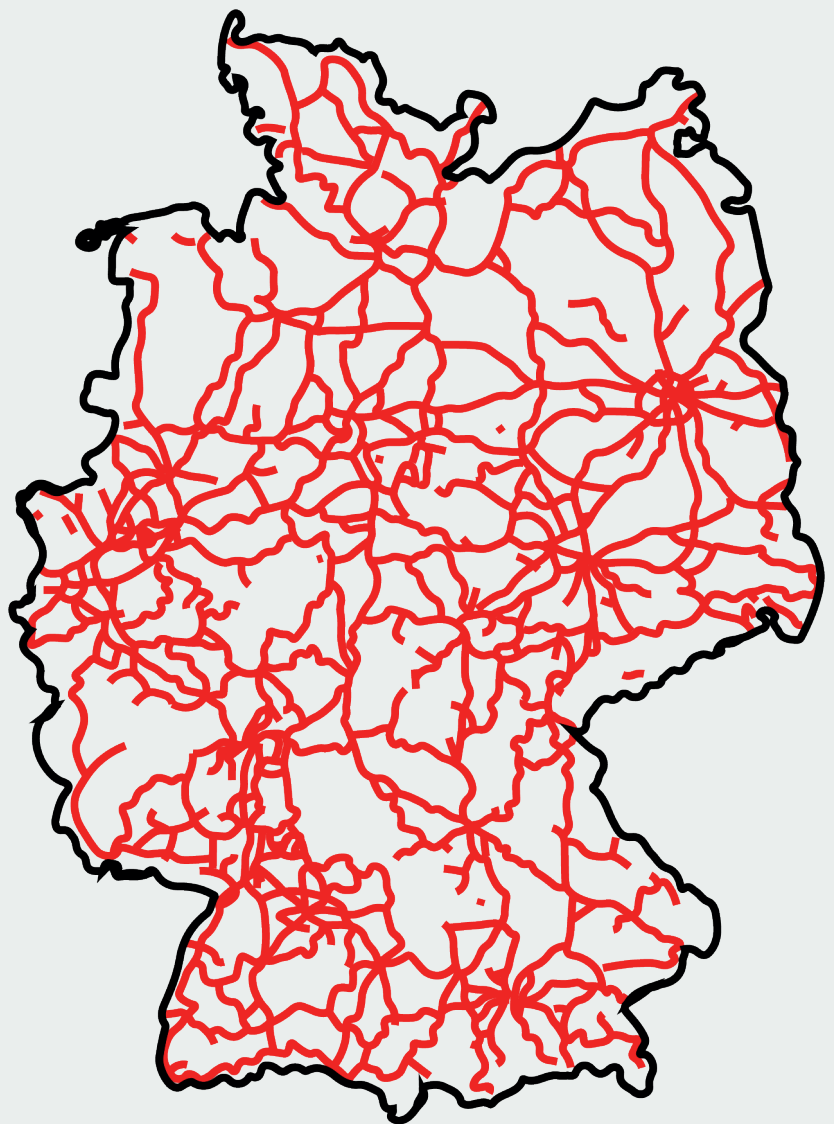

Fibre optic connectivity for Germany.

In the cities and the countryside.

DB broadband GmbH gives you access to Deutsche Bahn's nationwide fiber optic network. As a one-stop-shop, we take care of everything - the planning, realization and operation of your TC solutions.

A unique network with area-wide coverage.

>20.000 km	fiber optic network
5.400	railstations
24.000	mobile phone masts in <1km radius
60 Min.	max. response time to repair a fault
<24 hours	availability
>99,5 %	fault reporting
24/7/365	