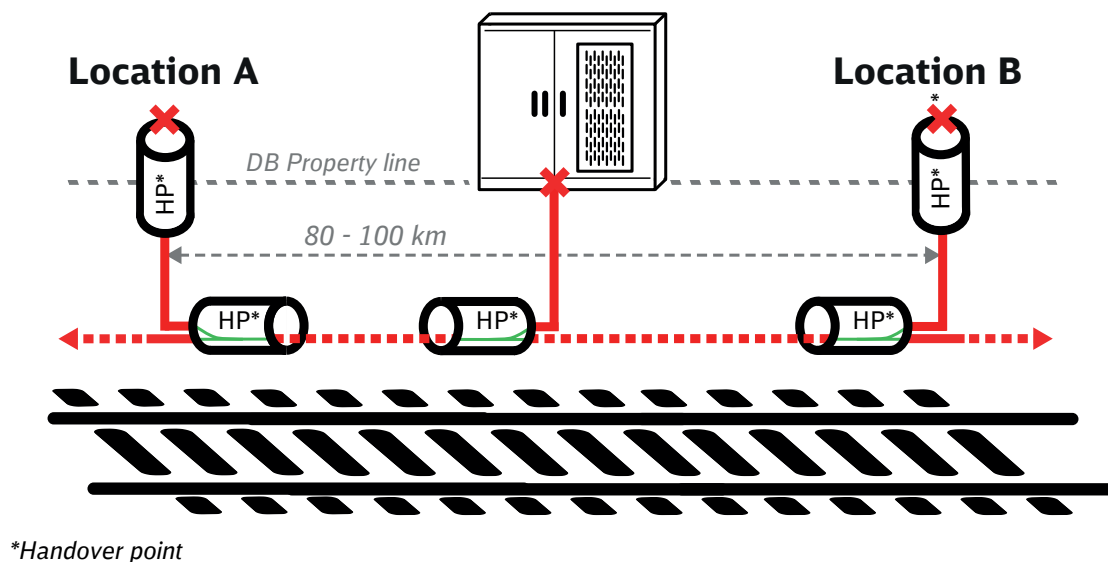

## 1. Scope of services

DB broadband GmbH implements the repeater location at the DB property line so that it is freely accessible to you from public land at all times. The outdoor case is made available to you with the following scope of services and offers enough space for your own equipment.

### Implementation details

Outdoor case dimensions:	Total dimensions (wxhxd): 1.400 x 1.200 x 600 mm
	case left (wxhxd): 600 x 1.200 x 600 mm
	case right (wxhxd): 800 x 1.200 x 600 mm
Space for customer equipment:	20 HE in a 19" rail system
Power supply:	2 x 48 volts DC with a total power of 500 watts
Uninterruptible power supply:	UPS buffering of 4 hrs. at a rated power of 500 watts (optional UPS redundancy)
Fibre optic transfer:	On E-2000 couplings (APC/8°)
Object protection:	Designed and manufactured according to RC2
Air-conditioning:	1,500 watts cooling capacity
Heating:	800 watts heating capacity
Indoor temperature range:	+ 5 - + 40 °C
Relative humidity range:	10 % - 90 %

### Operational details

IoT / alarm monitoring:	<ul style="list-style-type: none"> <li>- Air conditioner</li> <li>- Uninterruptible power supply (UPS)</li> <li>- Mains failure 230 volts AC</li> <li>- Temperature</li> <li>- Relative humidity</li> <li>- Door contacts</li> </ul>
Customer access:	Installation of the customer's own lock for unrestricted access
Work socket for service purposes:	1 x 230 volt AC / B 16A, Fi 0.03A fused
Working light:	LED light with automatic switching via door contact switch
Optional alarm transmission:	The alarms of the potential-free door contact (customer side of the outdoor enclosure) can be transmitted to the customer